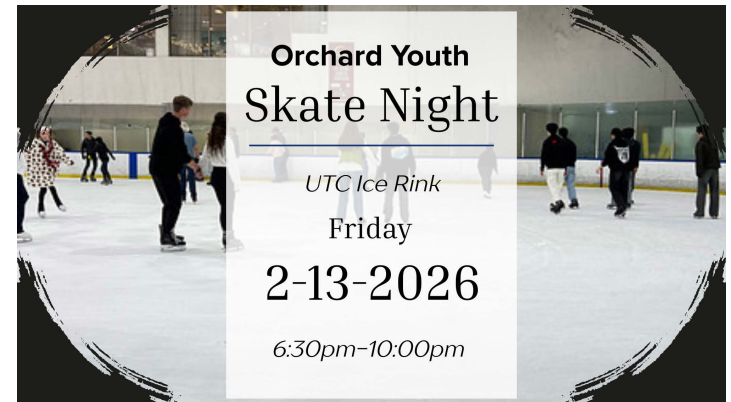

Orchard+Youth | 6:30pm | Grades 6- 12

Thursdays

AWANA | 6:15pm | Pre-K-12th Grade

ORCHARD LADIES

Galentine's

Tuesday 2/10/26
6:30 -8pm

Ladies, Galentines is right around the corner. To register and/or learn more visit orchardcc.org/events